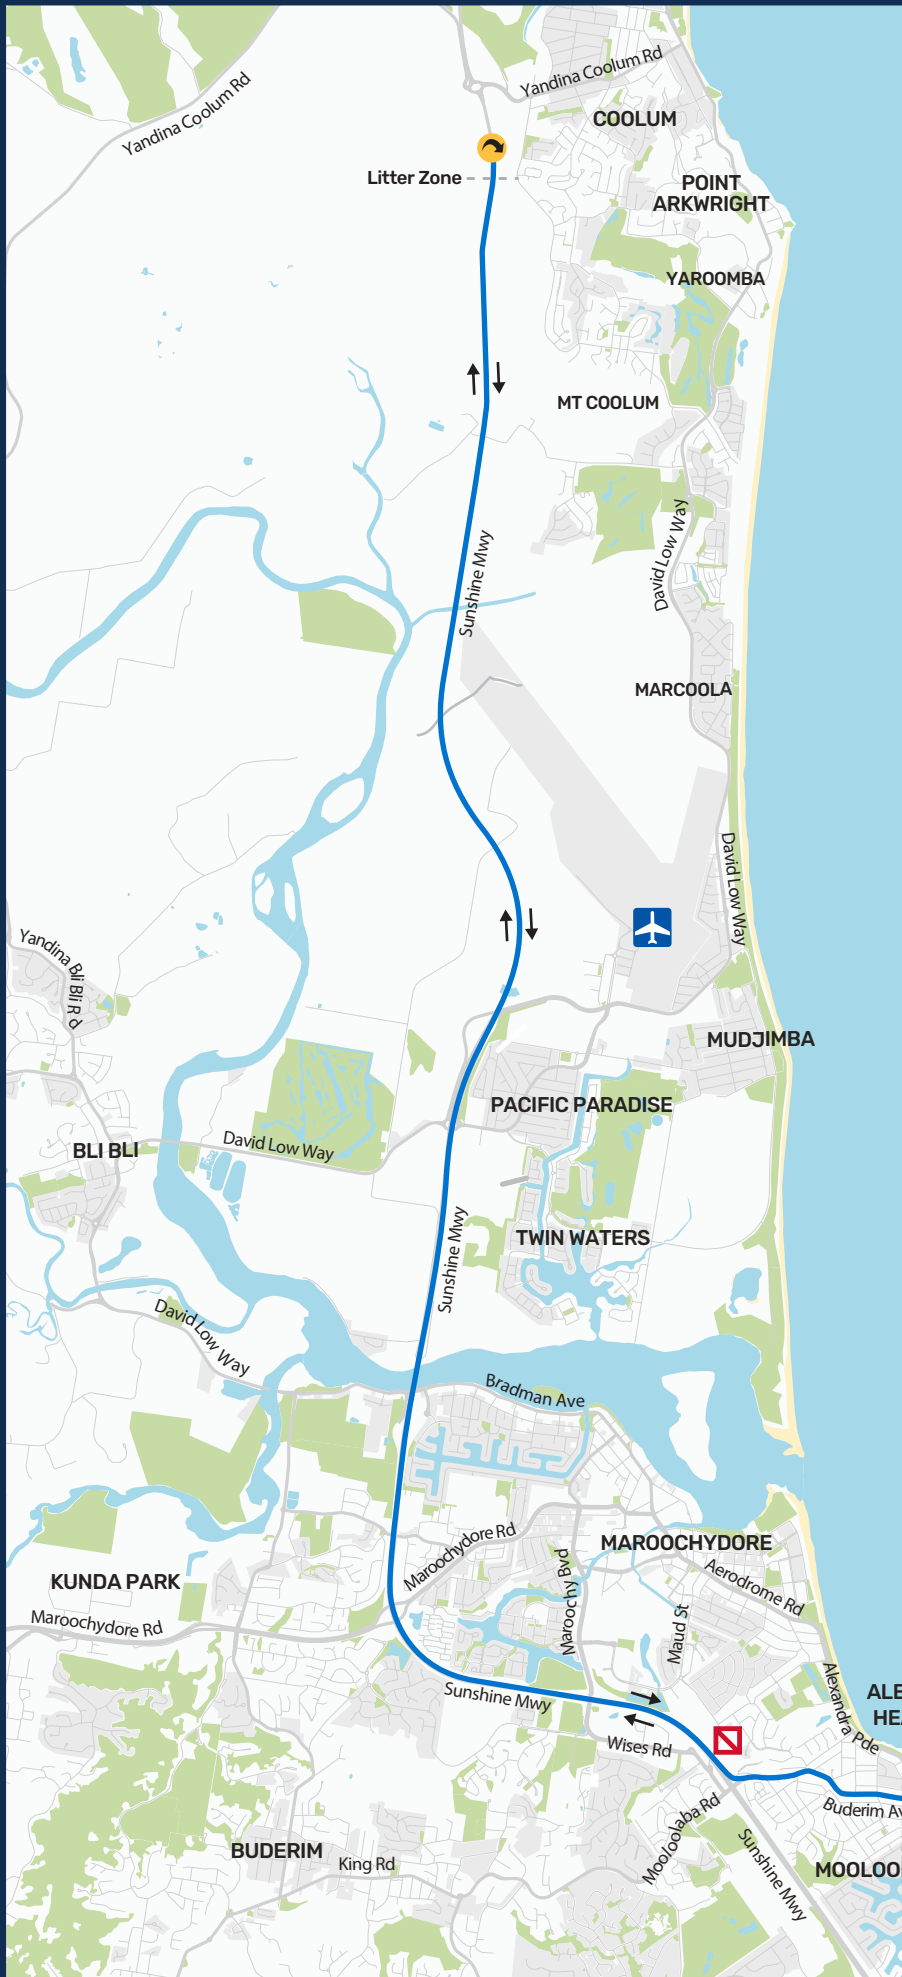

MOOLOOLABA

AQUABIKE

BIKE COURSE - 40KM

LEGEND	
	Bike Course 1 lap = 40km
	Transition
	Bike Turn
	Penalty Box
	Parking

Bike Profile