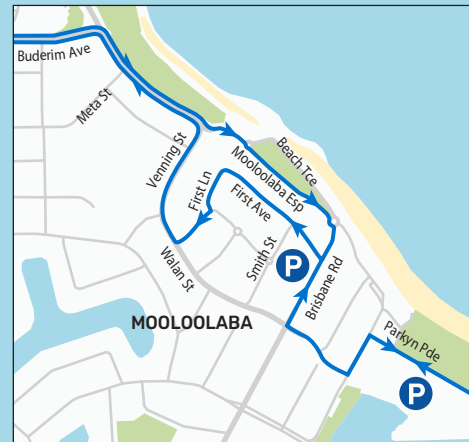

MOOLOOLABA

AQUABIKE

BIKE COURSE - 40KM

LEGEND	
	Bike Course 1 lap = 40km
	Transition
	Bike Turn
	Penalty Box
	Parking

Bike Profile