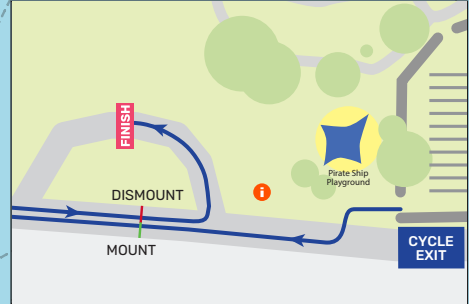

MOOLOOLABA

AQUABIKE

BIKE COURSE - 40KM

LEGEND	
	Bike Course 1 lap = 40km
	Transition
	Bike Turn
	Penalty Box
	Parking

Bike Profile