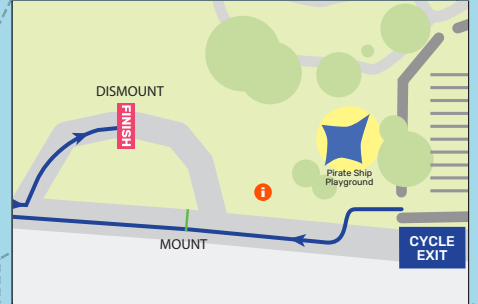

MOOLOOLABA

AQUABIKE

BIKE COURSE - 40KM

LEGEND

- Bike Course
1 lap = 40km
- Transition
- Bike Turn
- Penalty Box
- Parking

Bike Profile