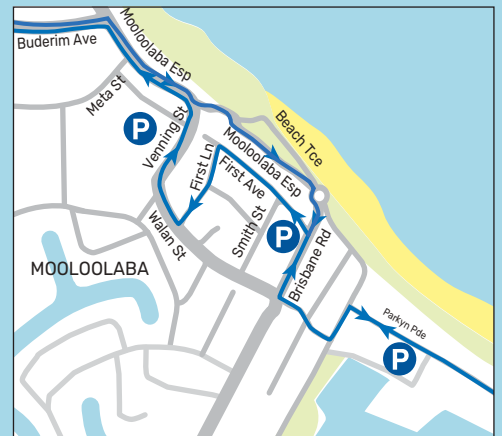

MOOLOOLABA TRIATHLON

BIKE COURSE - 40KM
OPEN / AGE GROUP / TEAM

LEGEND

- Bike Course
1 lap = 40km
- Transition
- Bike Turn
- Penalty Box
- Parking

**SEE
INSET**

Bike Profile