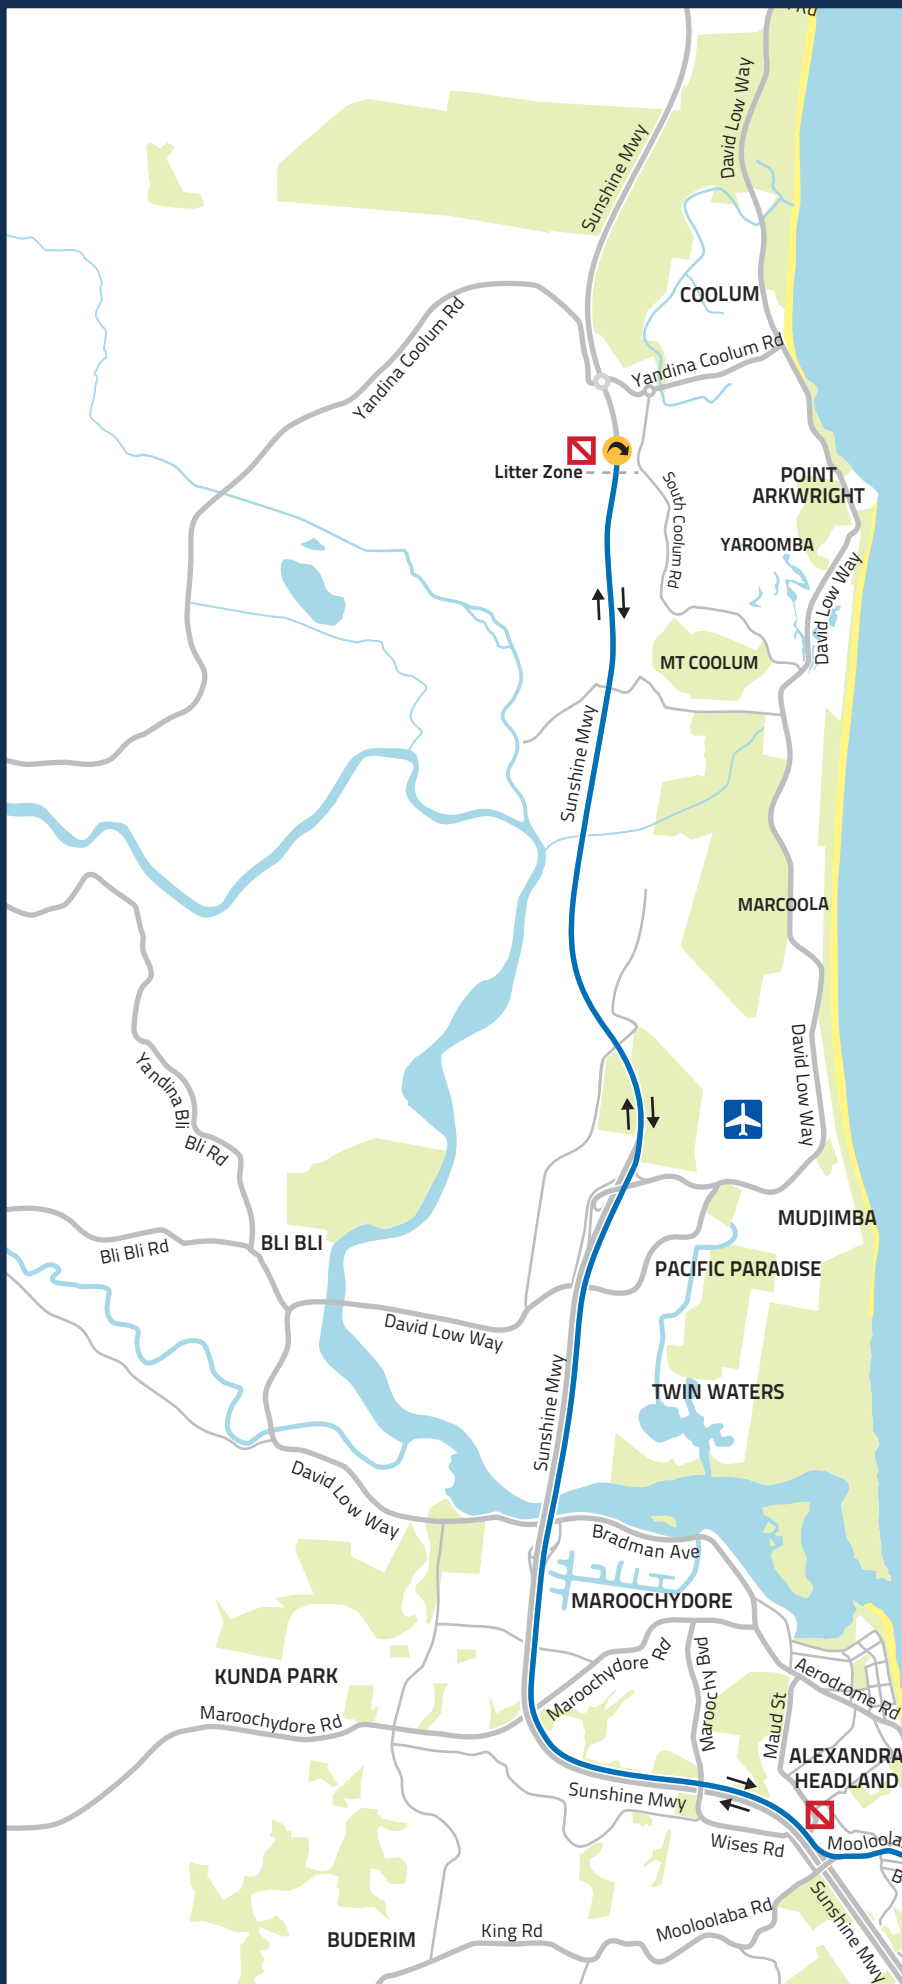

# MOOLOOLABA TRIATHLON

**BIKE COURSE - 40KM**  
**OPEN / AGE GROUP / TEAM**

**LEGEND**

-  Bike Course  
1 lap = 40km
-  Transition
-  Bike Turn
-  Penalty Box
-  Parking

**SEE INSET**