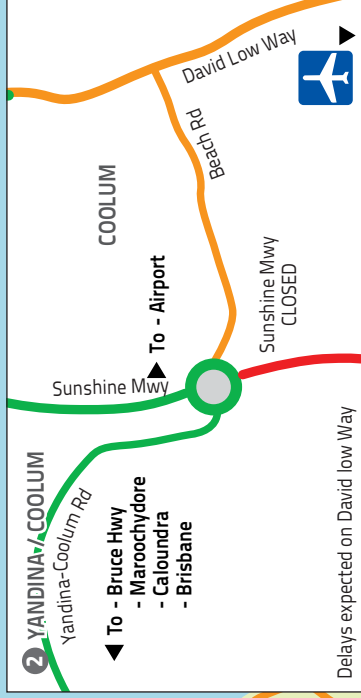

No changes to bin presentation – bins will be serviced from your usual collection point.

If your bins are missed, please contact Sunshine Coast Council on 5475 7272.

All Mooloolaba businesses remain open across race weekend, including those on Parkyn Parade.

Download The App

MOOLOOLABA TRIATHLON

7 - 9 MARCH 2025

PUBLIC EVENT NOTICE CHANGED TRAFFIC CONDITIONS

**Monday 3 March - Tuesday 11 March 2025
RACE DAY:**

Saturday 8 - Sunday 9 March 2025

Please read this **IMPORTANT** information outlining these changed traffic conditions and how residents are able to travel during the event. Please see inside for timetable and detour maps

**For more information visit
www.mooloolabatri.com.au
Event Hotline: 1300 761 384**

SOUTHBOUND TRAFFIC

- SUNSHINE MOTORWAY**
Yandina-Coolum Rd to Buderim Ave
CLOSURES IN PLACE SUNDAY 9 MARCH
- NOOSA TO MAROOCHYDORE**
MAJOR DELAYS DAVID LOW WAY
PREFERRED ALTERNATE ROUTE BRUCE HIGHWAY*
*Use Eumundi-Noosa Rd to Bruce Hwy for quickest route
- COOLUM TO MAROOCHYDORE**
PREFERRED ALTERNATE ROUTE BRUCE HIGHWAY*
*Use Yandina-Coolum Rd to Bruce Hwy for quickest route
- NORTHBOUND TRAFFIC**
- SUNSHINE MOTORWAY**
David Low Way to Yandina-Coolum Rd
CLOSURES IN PLACE SUNDAY 9 MARCH
- MAROOCHYDORE TO NOOSA**
MAJOR DELAYS DAVID LOW WAY
PREFERRED ALTERNATE ROUTE BRUCE HIGHWAY*
*Use Maroochydoore Rd to Bruce Hwy for quickest route.

Changed Traffic Conditions

LEGEND

- Roads open, preferred alternate route
- Road open, expect delays
- Roads closed (times overleaf)
- Shuttle Bus Route

Event Access

FREE Shuttle Bus service available from Mountain Creek High School and River Esplanade bus stop.
Sat 4:30am-5:30pm, Sun 4:30am-5:30pm