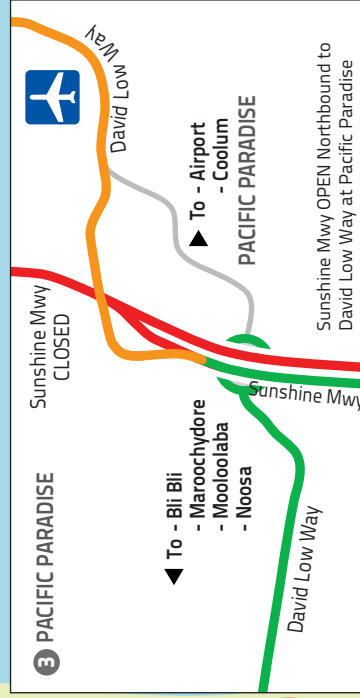

Download The App

MOOLOOLABA TRIATHLON

7 - 9 MARCH 2025

PUBLIC EVENT NOTICE CHANGED TRAFFIC CONDITIONS

**Monday 3 March - Tuesday 11 March 2025
RACE DAY:**

Saturday 8 - Sunday 9 March 2025

Please read this **IMPORTANT** information outlining these changed traffic conditions and how residents are able to travel during the event. Please see inside for timetable and detour maps

**For more information visit
www.mooloolabatri.com.au
Event Hotline: 1300 761 384**

SOUTHBOUND TRAFFIC

- SUNSHINE MOTORWAY**
Yandina-Coolum Rd to Buderim Ave
CLOSURES IN PLACE SUNDAY 9 MARCH
- NOOSA TO MAROOCHYDORE**
MAJOR DELAYS DAVID LOW WAY
PREFERRED ALTERNATE ROUTE BRUCE HIGHWAY*
*Use Eumundi-Noosa Rd to Bruce Hwy for quickest route
- COOLUM TO MAROOCHYDORE**
PREFERRED ALTERNATE ROUTE BRUCE HIGHWAY*
*Use Yandina-Coolum Rd to Bruce Hwy for quickest route
- NORTHBOUND TRAFFIC**
- SUNSHINE MOTORWAY**
David Low Way to Yandina-Coolum Rd
CLOSURES IN PLACE SUNDAY 9 MARCH
- MAROOCHYDORE TO NOOSA**
MAJOR DELAYS DAVID LOW WAY
PREFERRED ALTERNATE ROUTE BRUCE HIGHWAY*
*Use Maroochydoore Rd to Bruce Hwy for quickest route.

Changed Traffic Conditions

LEGEND

- Roads open, preferred alternate route
- Road open, expect delays
- Roads closed (times overleaf)
- Shuttle Bus Route

Event Access

FREE Shuttle Bus service available from Mountain Creek High School and River Esplanade bus stop.
Sat 4:30am-5:30pm, Sun 4:30am-5:30pm