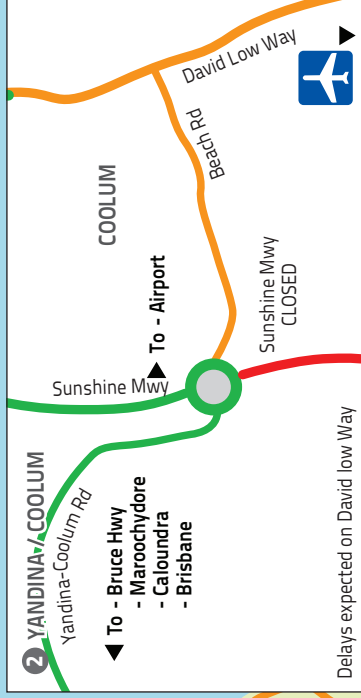

SOUTHBOUND TRAFFIC

SUNSHINE MOTORWAY (COOLUM TO MOOLOOLABA)

Yandina-Coolum Rd to Buderim Ave
CLOSURES IN PLACE SUNDAY 30 MARCH

NOOSA TO MAROOCHYDORE

MAJOR DELAYS DAVID LOW WAY
PREFERRED ALTERNATE ROUTE BRUCE HIGHWAY*

*Use Eumundi-Noosa Rd to Bruce Hwy for quickest route

COOLUM TO MAROOCHYDORE

PREFERRED ALTERNATE ROUTE BRUCE HIGHWAY*
*Use Yandina-Coolum Rd to Bruce Hwy for quickest route

NORTHBOUND TRAFFIC

SUNSHINE MOTORWAY (PACIFIC PARADISE TO COOLUM)

David Low Way to Yandina-Coolum Rd
CLOSURES IN PLACE SUNDAY 30 MARCH

MAROOCHYDORE TO NOOSA

MAJOR DELAYS DAVID LOW WAY
PREFERRED ALTERNATE ROUTE BRUCE HIGHWAY*

*Use Maroochydhore Rd to Bruce Hwy for quickest route.

ACCESS TO AIRPORT
PLEASE USE DAVID LOW WAY AT ALL TIMES WHEN TRAVELLING TO SUNSHINE COAST AIRPORT. EXPECT DELAYS.

Changed Traffic Conditions

LEGEND

- Roads open, preferred alternate route
- Road open, expect delays
- Roads closed
- Shuttle Bus Route

Event Access

E FREE Shuttle Bus service available from Mountain Creek High School and River Esplanade bus stop.
Sat 4:30am-5:30pm, Sun 4:30am-5:30pm

P Event Parking available at: ParknGo Brisbane Rd and The Wharf, Mooloolaba

Traffic conditions subject to change.
For further information contact:
www.mooloolabatri.com.au | Ph: 1300 761 384